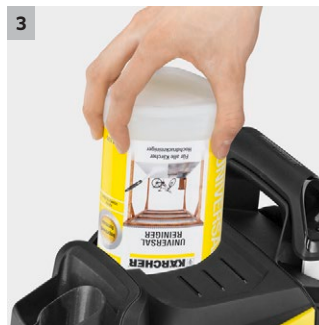

MISSING
PIC-
TURE: D:\
IM0068451

1 Full Control Plus Trigger Gun

2 3-in-1 Multi Jet spray lance

- Easily switch between flat stream, rotary and detergent nozzle by turning the spray lance.

3 Plug and Clean

- Quick and easy application of detergents through the pressure washer, when in detergent mode.
- Kärcher detergents increase efficiency while cleaning, help prevent dirt from returning and help to protect and care for your surface.

4 Hose reel

- The high-pressure hose can be quickly and easily wound onto the hose reel, helping provide a simple storage solution.

MISSING PICTURE:
w:\print\1324600_
det_12502x502_106709.tif

MISSING PICTURE: M:\print\Full_Control_Plus_Multijet_Entrance_app_1_CI15_106665.tif